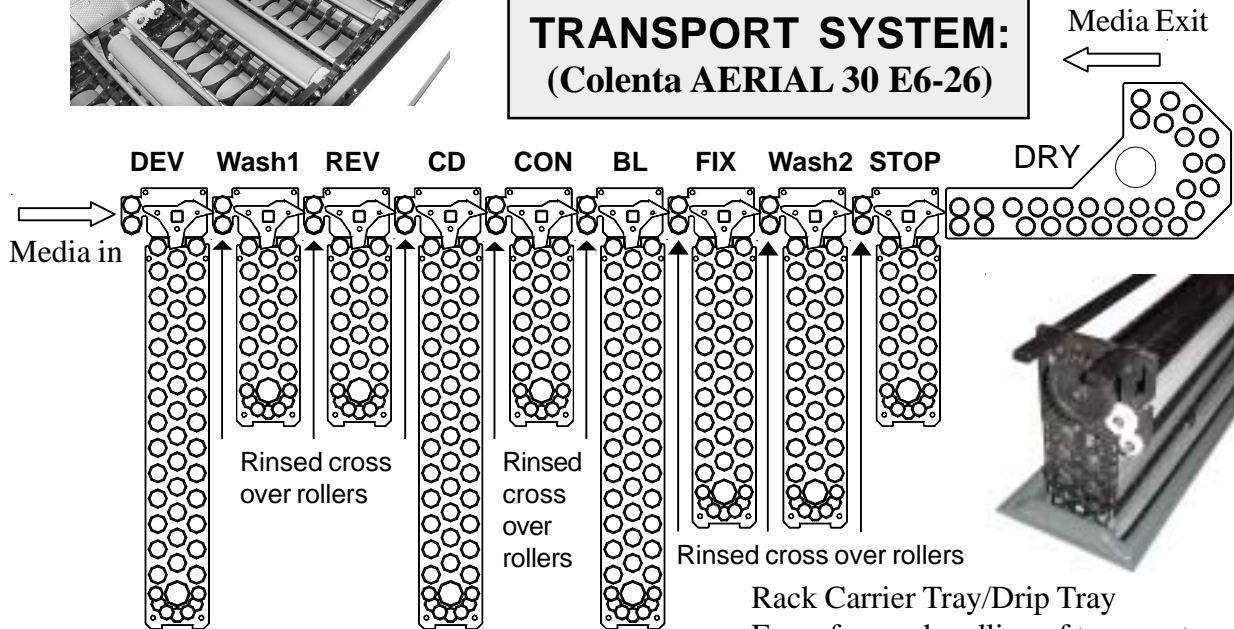

**TRANSPORT SYSTEM:
(Colenta AERIAL 30 E6-26)**

See additional the technical Data sheet:

Technical specification subject to change without notice.

COLENTALABORTECHNIK
Ges.m.b.H. & Co. KG
Ratzinger Weg 9
D-94065 Waldkirchen
Tel.: +49-8581-2070
Fax: +49-8581-20734
E-mail: info@colenta.de
<http://www.colenta.de>

ACI-COLENTA
INTERNATIONAL Div.
Forge Close, Little End Rd,
Eaton Socon, Cambs. UK
Tel. +44-1480-211118
Fax: +44-1480-215236
E-mail: aci@patflaherty.com