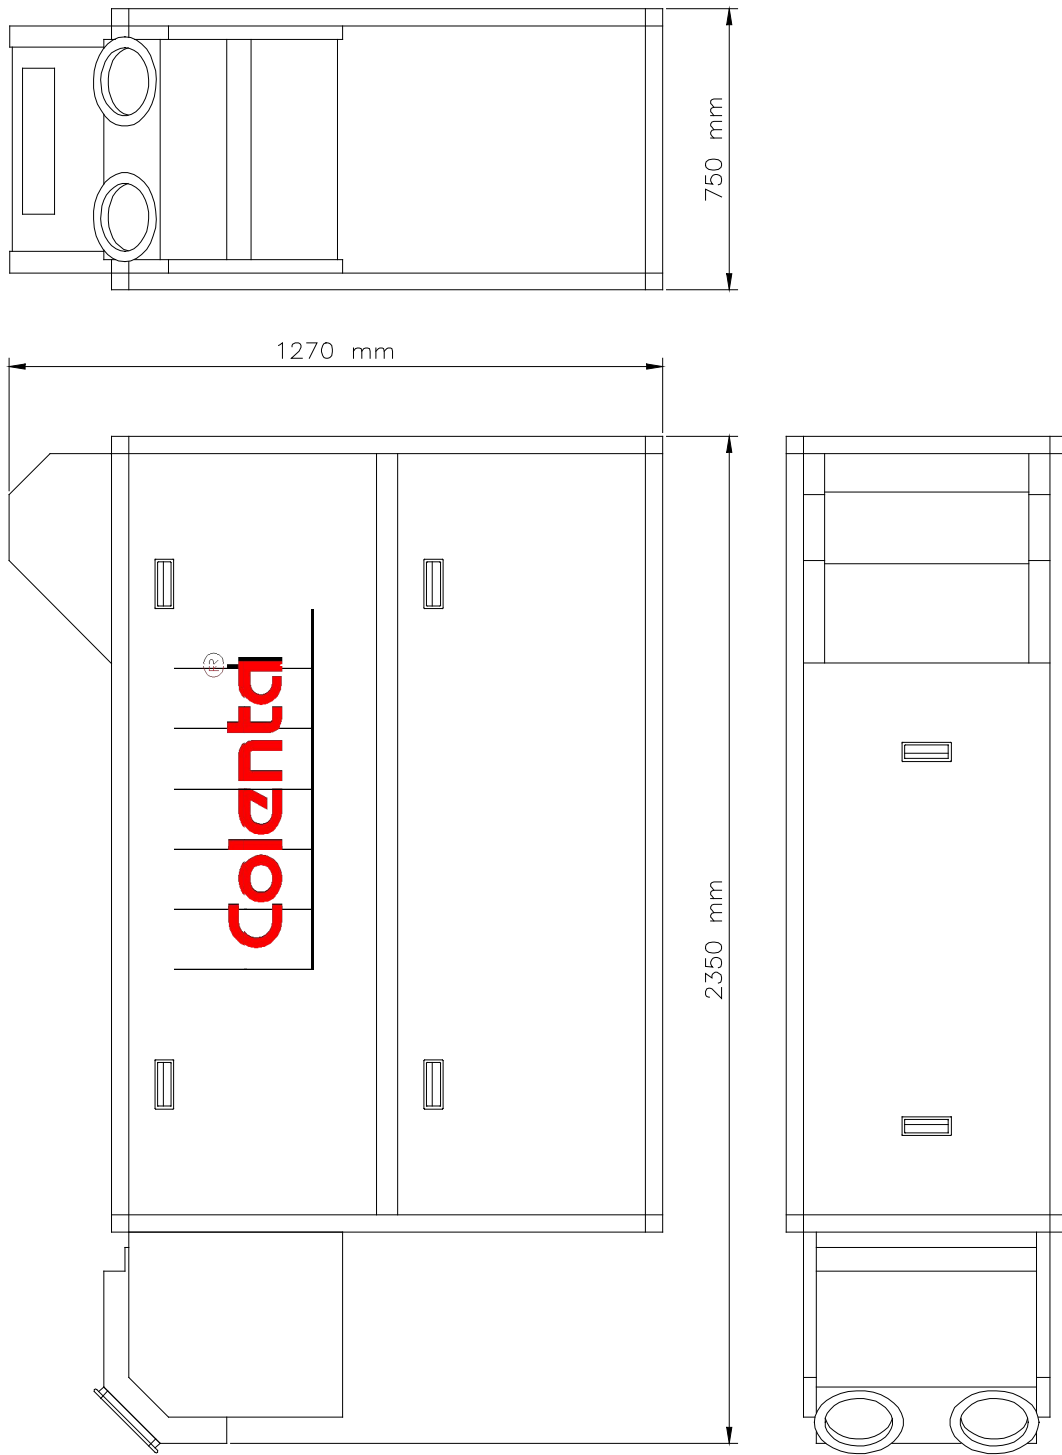

Technical Specifications:

Processing applications: C41 Negative film

Max. Process width: max. 30 cm - 12 inch (4 Track loading of 35mm film)

Microprocessor Control: with 6 preprogrammable processing cycles

DIMENSIONS for:

COLENTA AERIAL 30 C41 65

We recommend a minimum walking space of 60cm around the processor.

Electrical supply: (Standard, when 3N~400/230V, 50/60 Hz supply available)

AERIAL 30 C41 65

**7,6 kW
25 A**