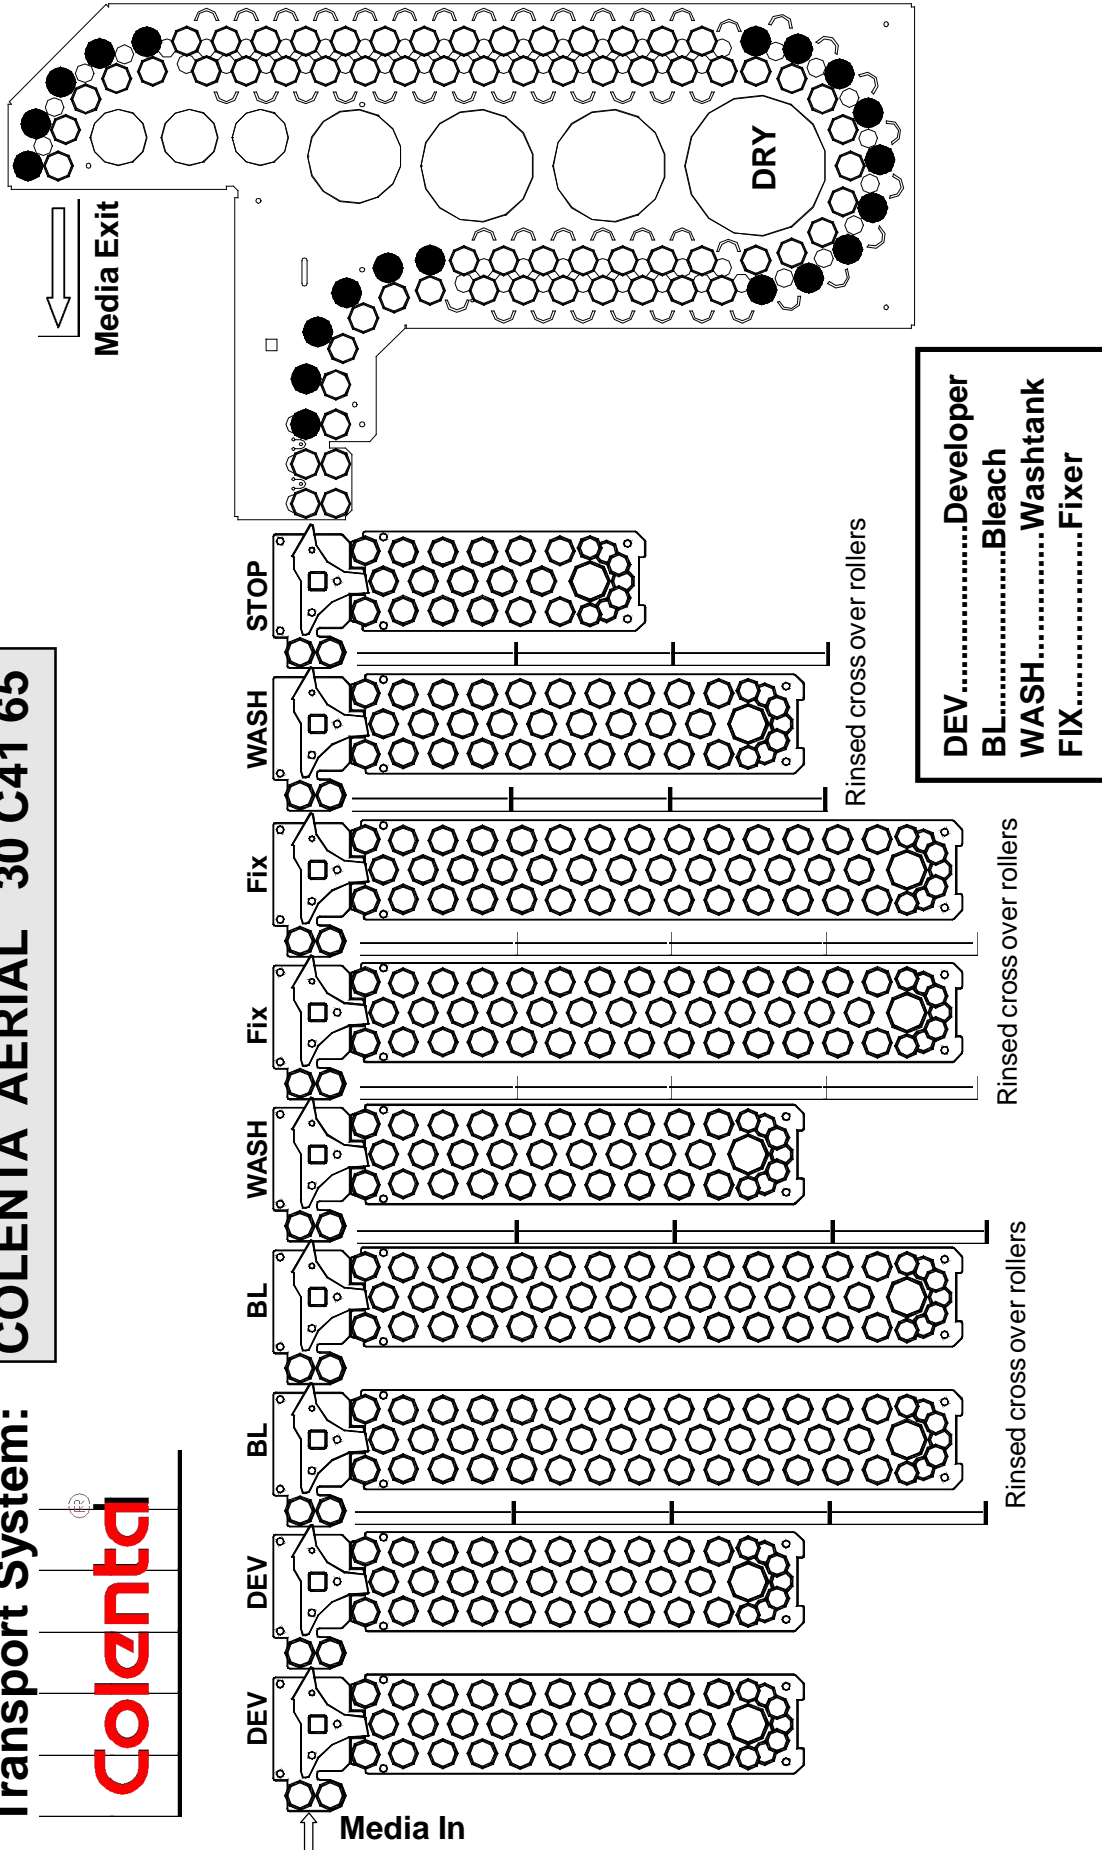

Transport System:

COLENTA AERIAL 30 C41 65